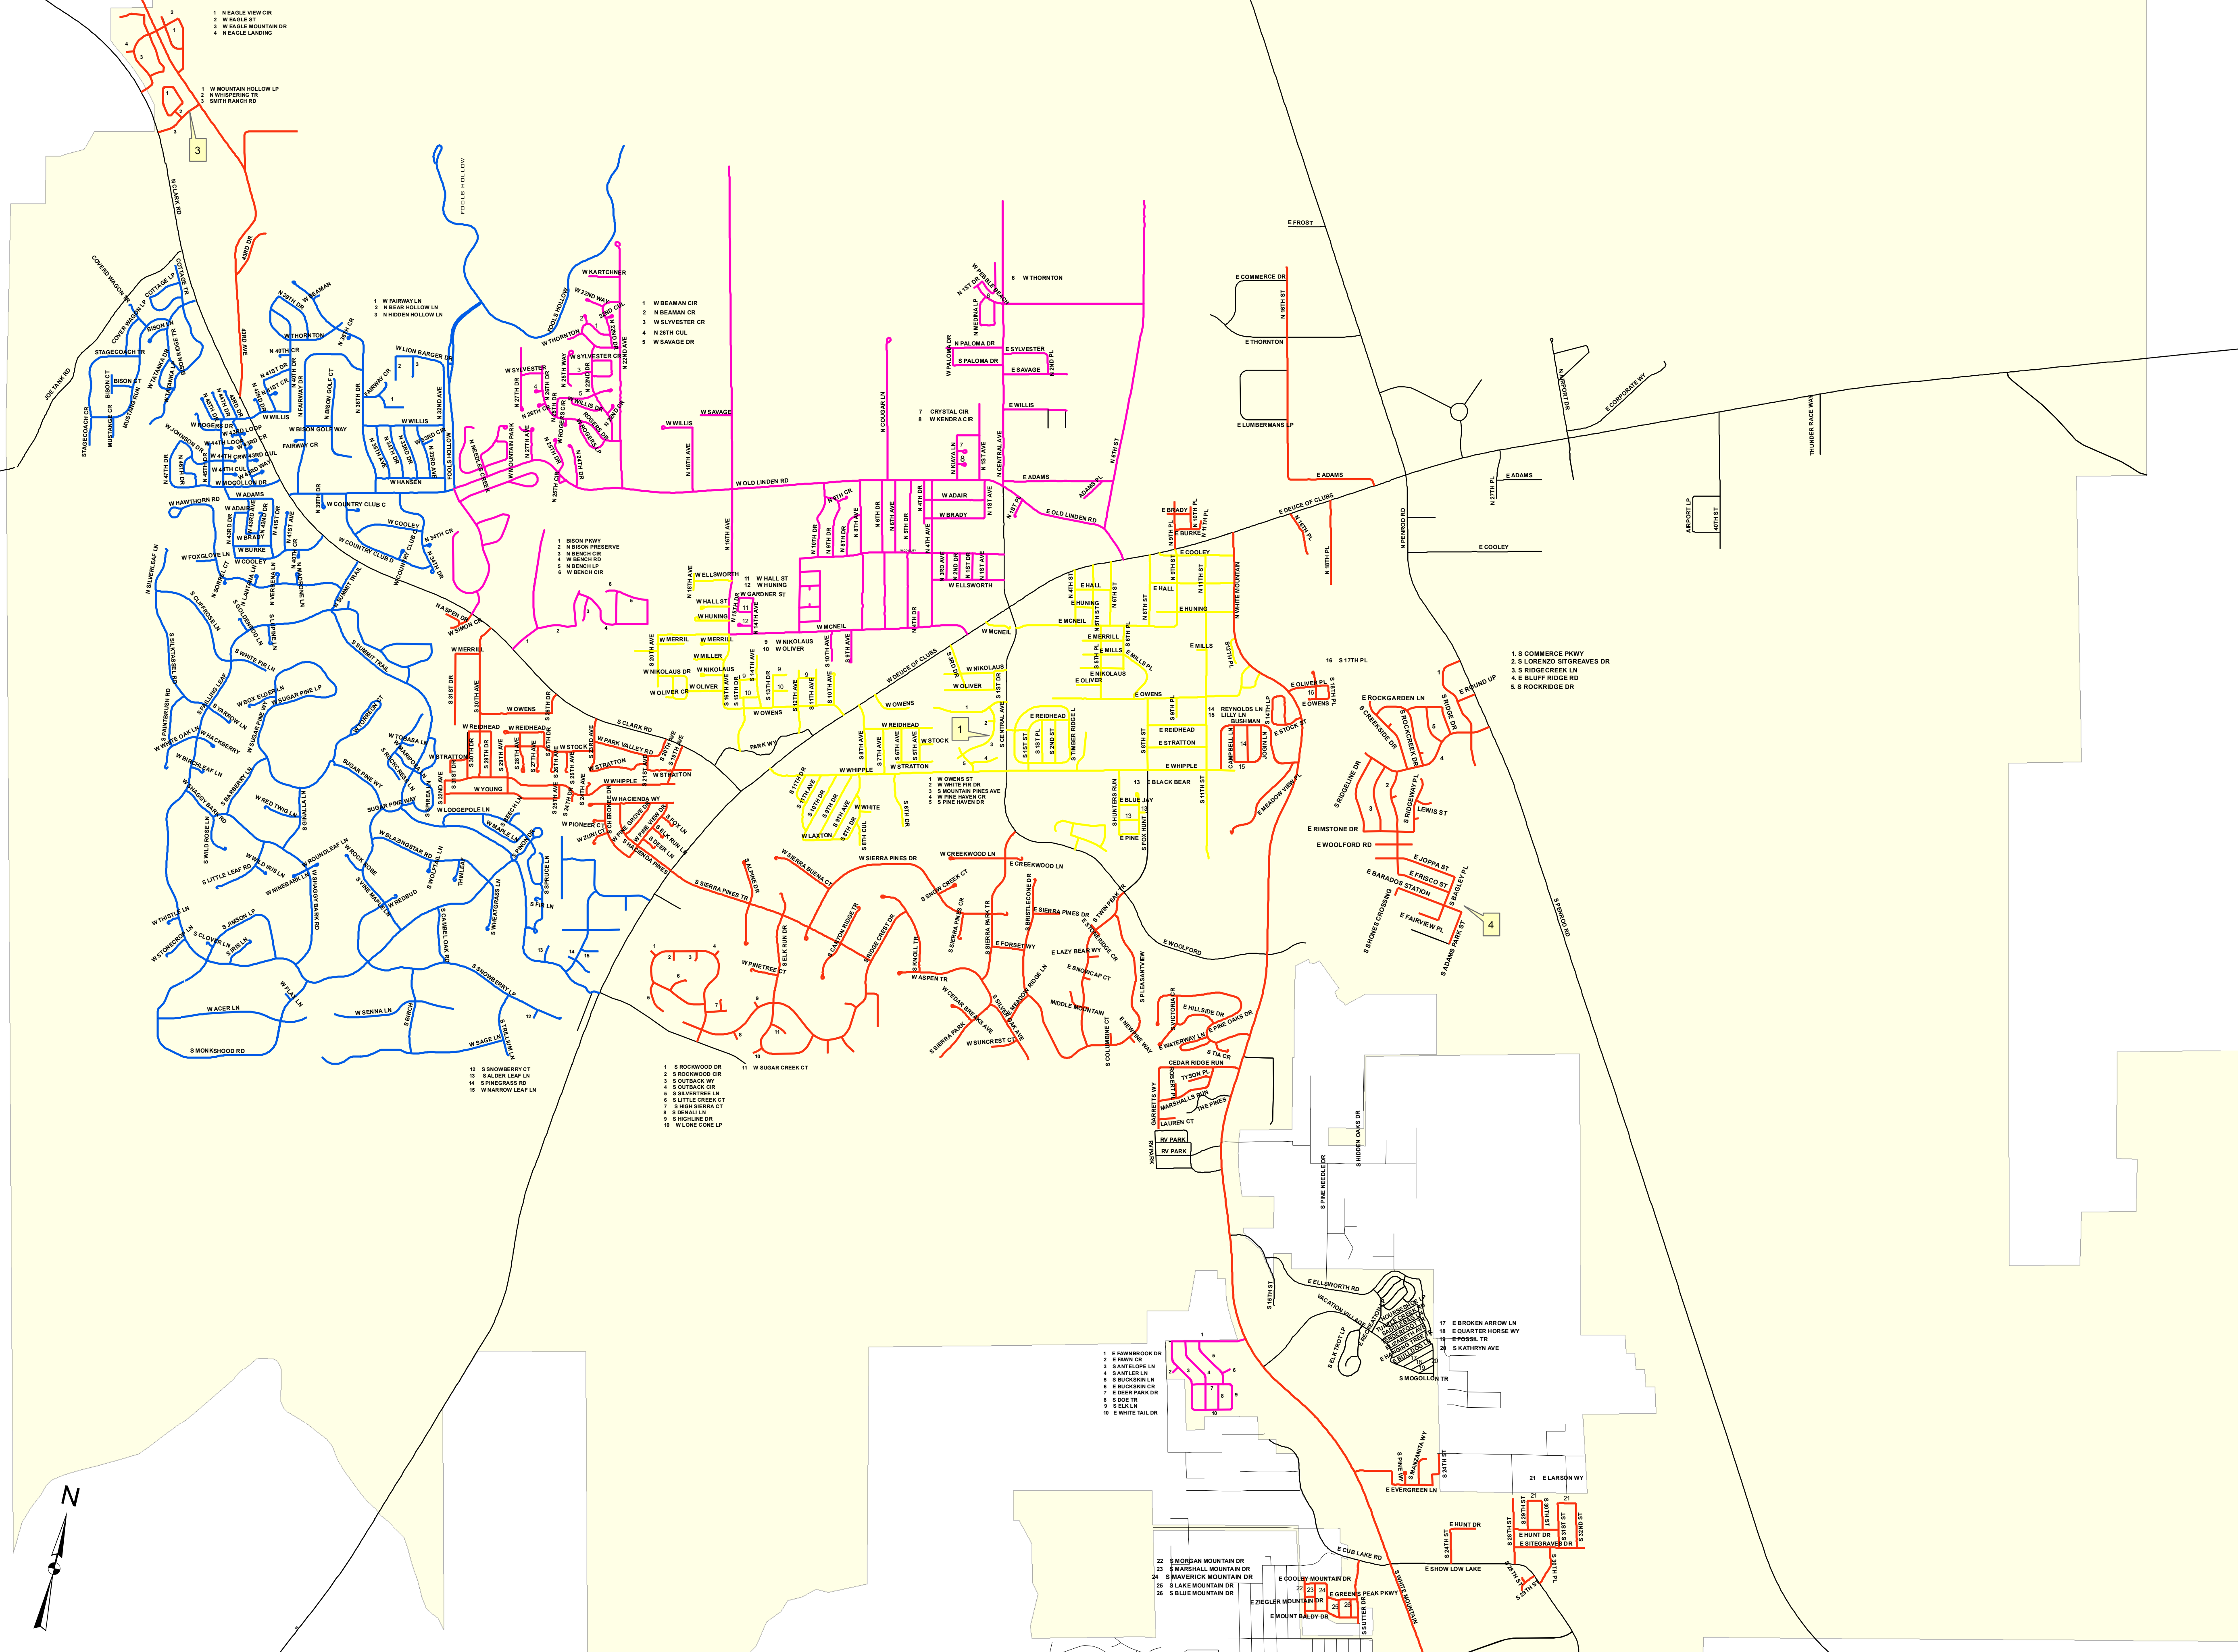

NEW AREAS ADDED

1. PINE HAVEN
2. FAWN BROOK
3. WHISPERING PINES
4. ADAMS PARK

Legend

GARBAGE ROUTES

DAY

- Monday
- Tuesday
- Wednesday
- Thursday
- Not Assigned

- 1 N EAGLE VIEW CR
- 2 W EAGLE ST
- 3 W EAGLE MOUNTAIN DR
- 4 N EAGLE LANDING

- 1 W MOUNTAIN HOLLOW LP
- 2 W WINDFANG TR
- 3 SMITH RANCH RD

- 1 W WAINWY LN
- 2 N BEAR HOLLOW LN
- 3 N HIDDEN HOLLOW LN

- 1 W BEAMAN CR
- 2 N BEAMAN CR
- 3 W SYLVESTER CR
- 4 N 26TH CUL
- 5 W SAVAGE DR

- 1 W BEAMAN CR
- 2 N BEAMAN CR
- 3 W SYLVESTER CR
- 4 N 26TH CUL
- 5 W SAVAGE DR

- 1 BISON PKWY
- 2 N BISON PRESERVE
- 3 W BENCH RD
- 4 W BENCH CIR

- 1 S COMMERCE PKWY
- 2 S LORENZO ST
- 3 S RIDGE CREEK LN
- 4 E BLUFF RIDGE RD
- 5 S ROCKRIDGE DR

- 17 E BROKEN ARROW LN
- 18 E QUARTER HORSE WY
- 19 E FOSB TR
- 20 S KATHRYN AVE